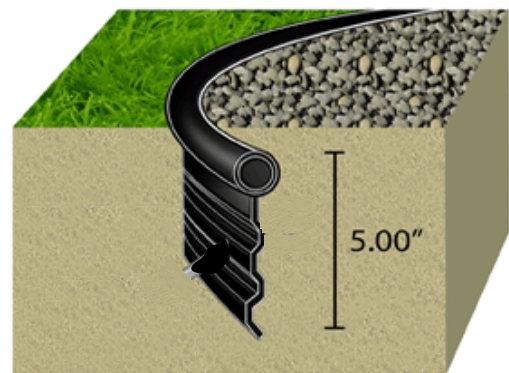

Edg-Queen™ Landscape Lawn Edging

AL-WASSEL
Irrigation System Manufacturer

SPECIFICATION SHEET

Description:

Al-wassel is the industry leader. and set the industry standard for quality. It has a plastic composition unmatched in the industry. Today, many landscapers, who are aware of lower priced alternatives, remain loyal to the consistency of Lawn edging performance.

Material:

Pure Polyethylene with 3.5- 4 % Carbon Black concentrate Added for Ultra Violet stabilization

Height:

126.7mm (5")

Average Wall thickness:

2.5-3.4 mm (0.984 " to 0.134")

Length / Piece

6m (20 ft)

Weight:

2.67 kg (5.87lbs) per piece - Appr.

Packaged:

5 piece x 20 ft of edging / flat bundle

Ordering Information

Item Code	Description
WS-EQ-LE-520	ALWASSEL EDG-QUEEN LAWN EDGING 5" Height X 20 ft Length